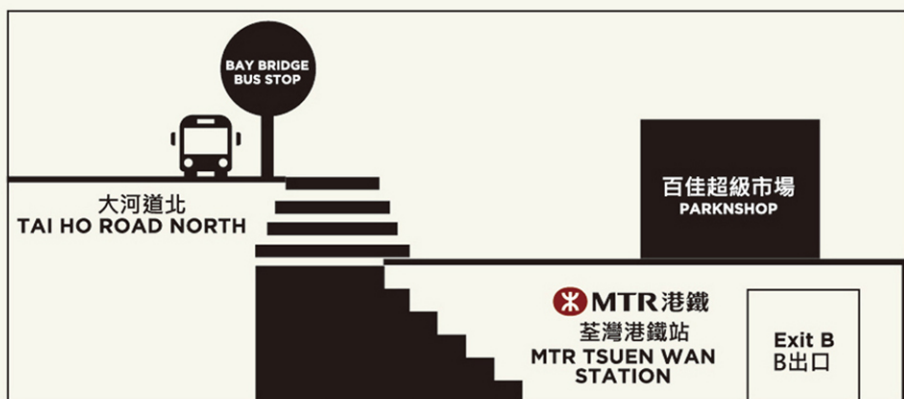

DAILY SHUTTLE BUS STOP LOCATION MAP

每日穿梭巴士站位置圖

MTR TSUEN WAN STATION DROP OFF / PICK UP POINT 港鐵荃灣站新落車及上車地點

MTR TSUEN WAN WEST STATION DROP OFF / PICK UP POINT 港鐵荃灣西站新落車及上車地點